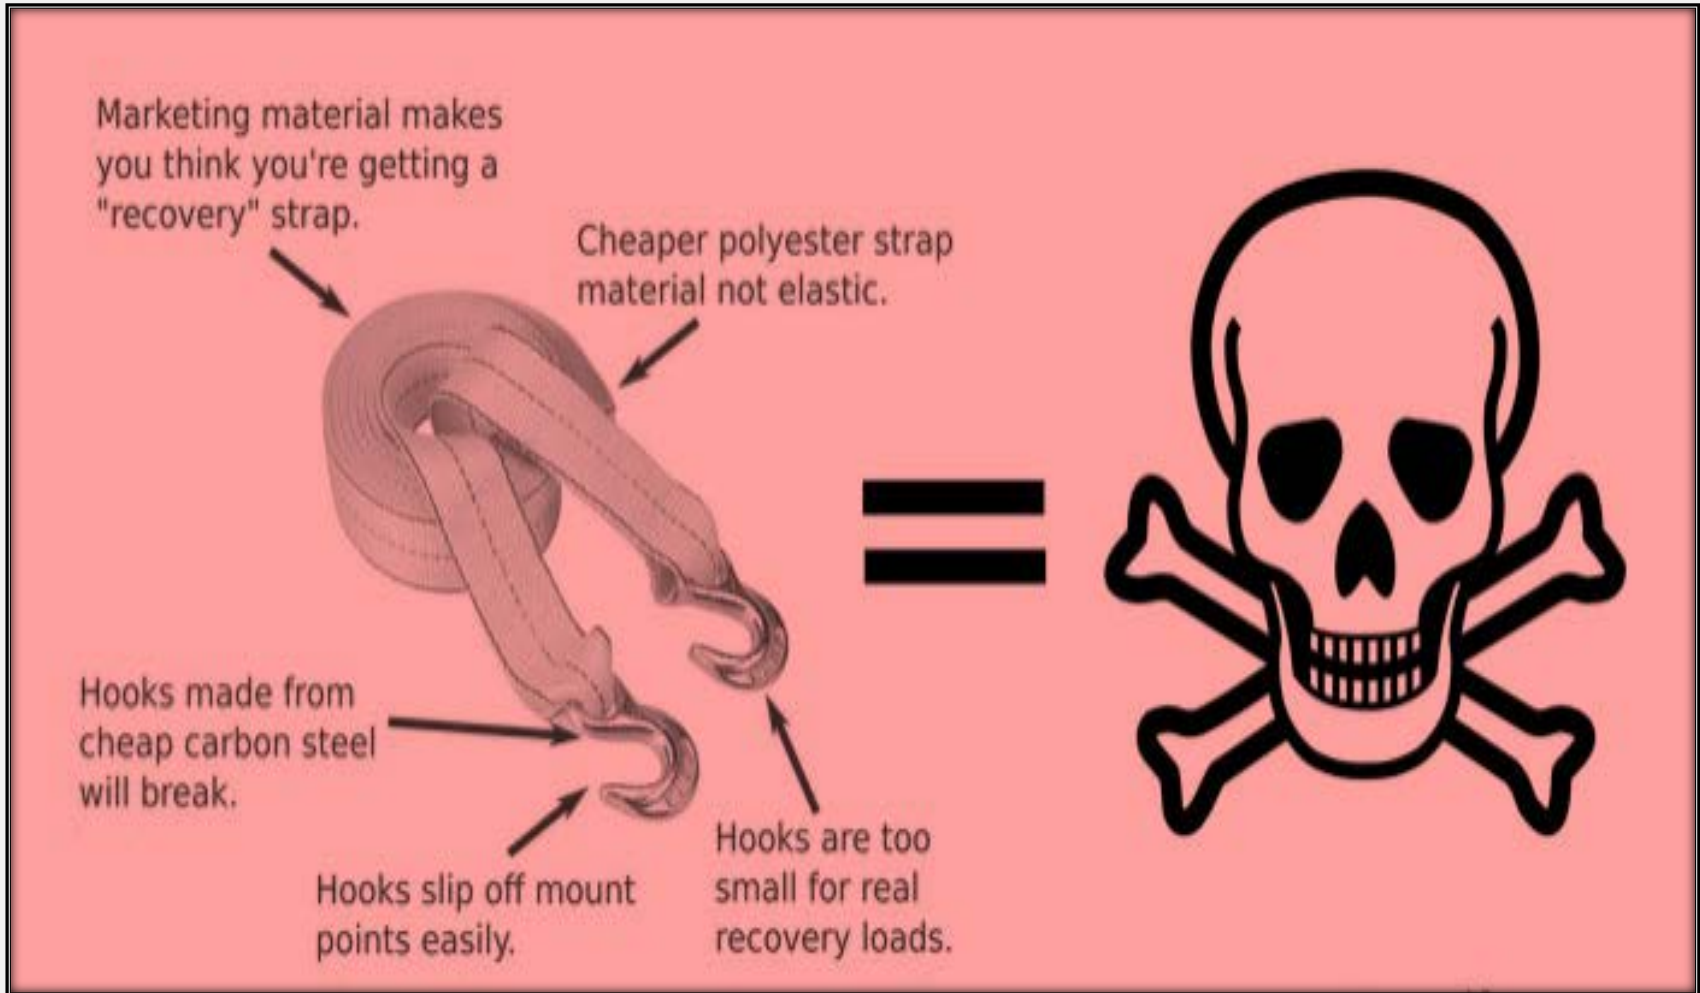

# WHY AMC WITH KRYFS?

1. Periodically inspection and testing of the slings and lifting equipment extend the service life of the product
2. Help to avoid an accident or near-miss when performing overhead lifts
3. Help to Identify the damage slings and it taken out of service to prevent the accident
4. Properly conducted visual inspection together with the careful reporting and various exposures will provide for the continued reliability of the lifting equipment
5. Extend the service life of the product and get a better return on your investment.

# 6 Factor slings & fitting can cause of fatal accident